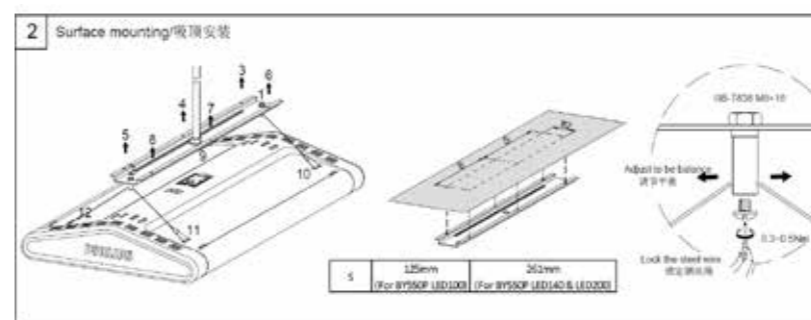

Installation 安装应用

- **NB**
  - Narrow beam
  - 2 * 30
  - Rotational symmetry
  - Fit for high ceiling
- **WB**
  - Wide beam
  - 2 * 50
  - Rotational symmetry
  - Fit for low ceiling and general lighting
- **HRO**
  - Wide & narrow beam
  - 2 * 30/ 2 * 50
  - Bisymmetry (Uniform vertical lux)
  - Fit for high rack area and corridors