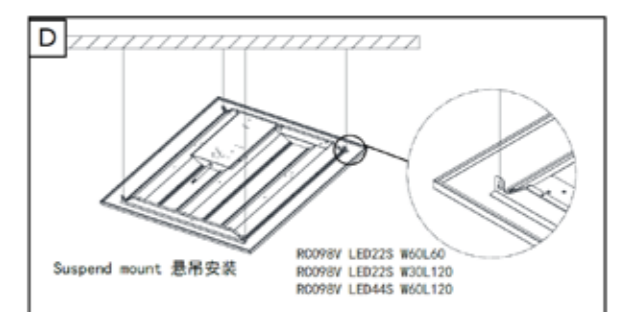

Mounting Instruction