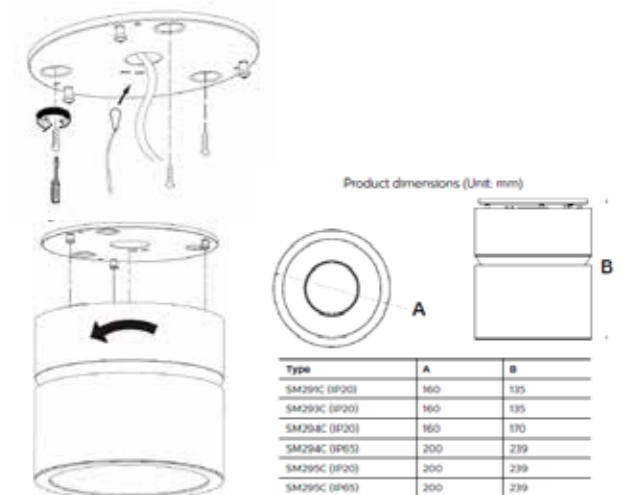

Mounting Instruction

Type	A	B
SM291C (IP20)	160	135
SM293C (IP20)	160	135
SM294C (IP20)	160	170
SM294C (IP65)	200	239
SM295C (IP20)	200	239
SM295C (IP65)	200	239