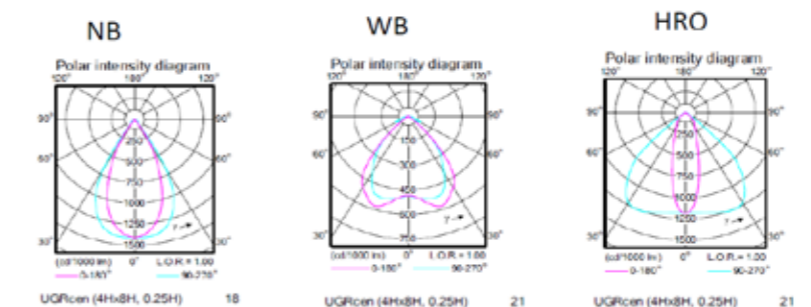

Installation 安装应用

- **NB**
  - Narrow beam
  - 2 * 30
  - Rotational symmetry
  - Fit for high ceiling
- **WB**
  - Wide beam
  - 2 * 50
  - Rotational symmetry
  - Fit for low ceiling and general lighting
- **HRO**
  - Wide & narrow beam
  - 2 * 30/ 2 * 50
  - Bisymmetry (Uniform vertical lux)
  - Fit for high rack area and corridors