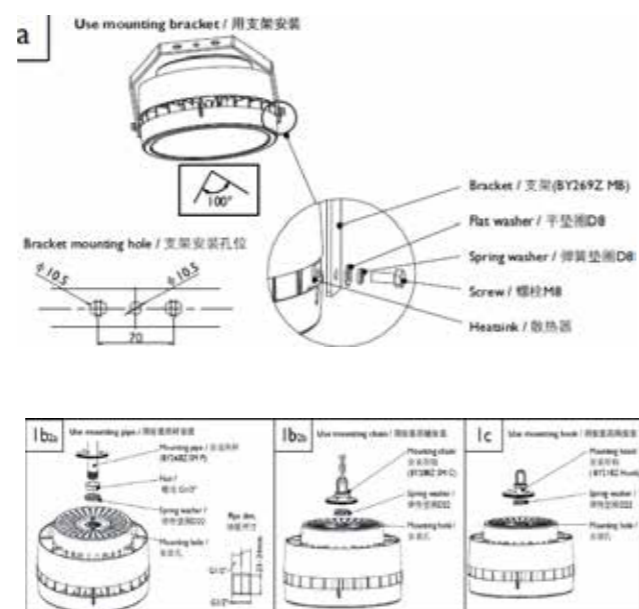

Mounting Instruction