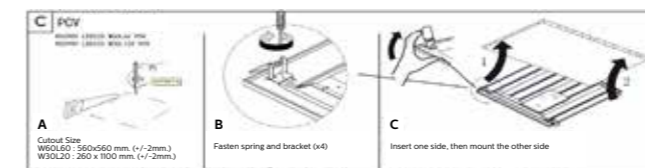

Mounting Instruction