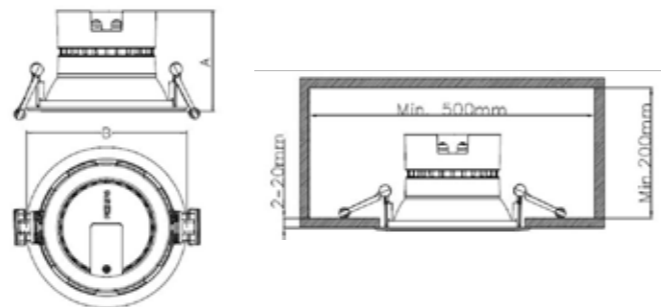

## Mounting Instruction

Dimension	A (mm)	B (mm)
DN290B 1xDLED	95/99	Ø 122
DN291B 1xDLED	105/109	Ø 167
DN292B 1xDLED	114/118	Ø 218
DN293B 1xDLED	114/118	Ø 218

Type	Cut out (mm.)
DN290B	105-110
DN291B	150-155
DN292B	200-205
DN293B	200-205