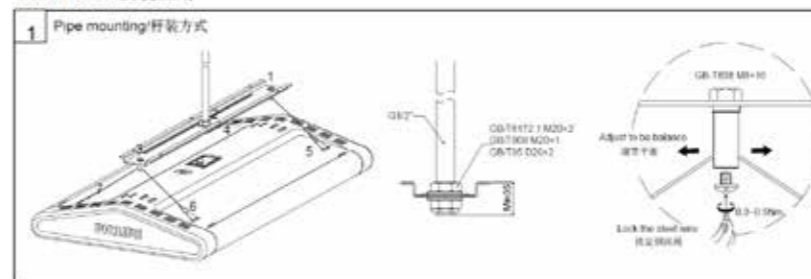

Installation 安装应用

- **NB**
  - Narrow beam
  - 2 * 30
  - Rotational symmetry
  - Fit for high ceiling
- **WB**
  - Wide beam
  - 2 * 50
  - Rotational symmetry
  - Fit for low ceiling and general lighting
- **HRO**
  - Wide & narrow beam
  - 2 * 30/ 2 * 50
  - Bisymmetry (Uniform vertical lux)
  - Fit for high rack area and corridors