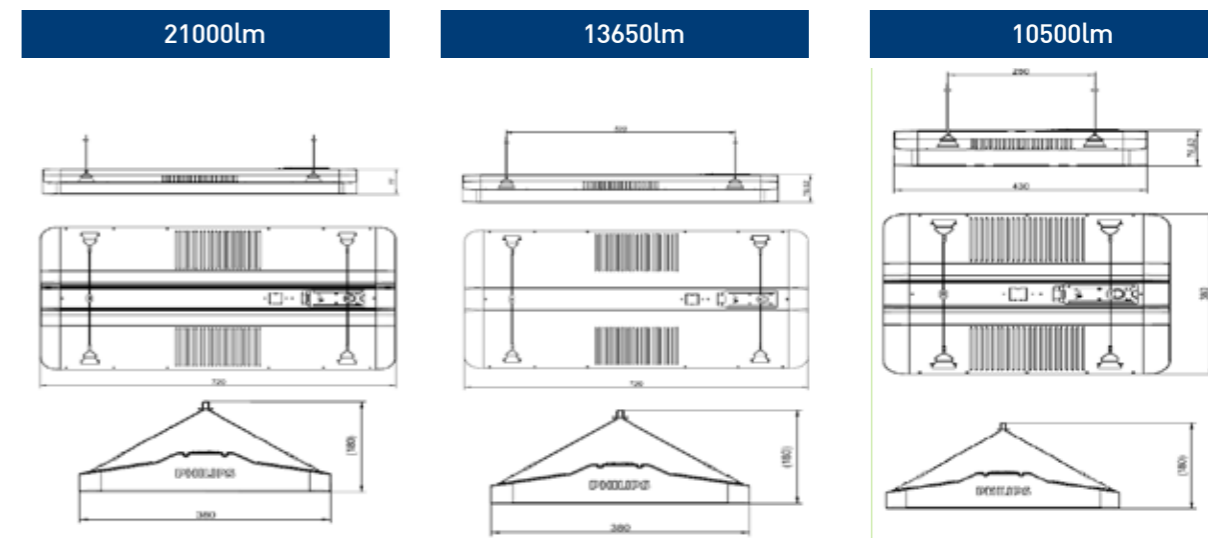

Mounting Instruction