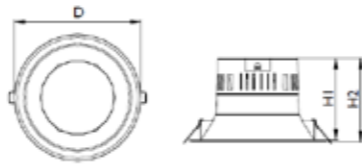

## Dimension

Type	Ø (mm)	H1(mm)	H2(mm)
DN030B	123	95	98
DN031B	142	105	108
DN032B	173	104	107
DN033B	197	112	115
DN034B	233	128	131

Type	Ø Cut-out size (mm)
DN030B	105
DN031B	125
DN032B	150
DN033B	175
DN034B	200